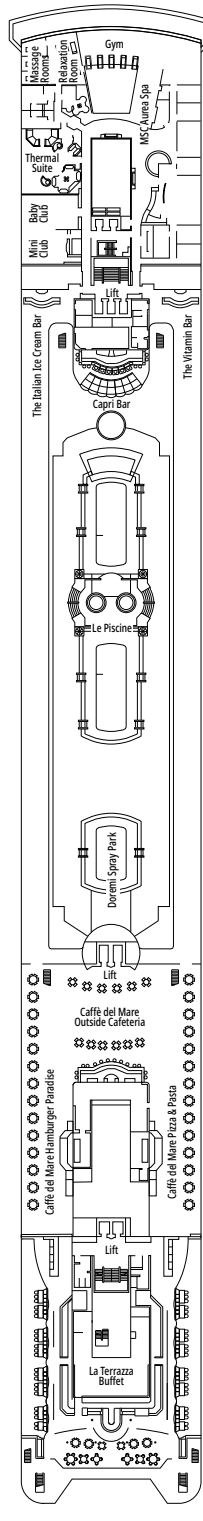

DECK 11
DEBUSSY