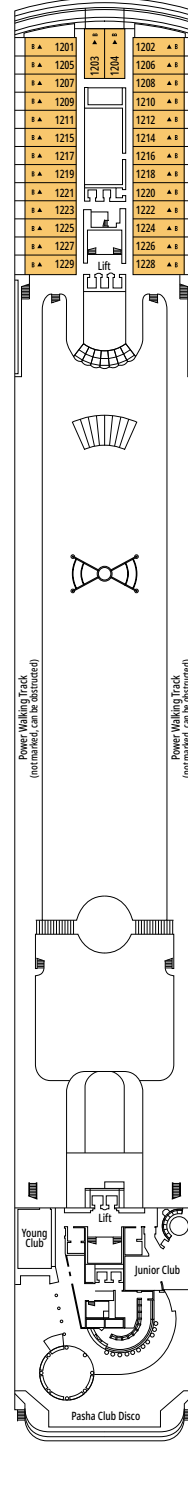

DECK 12
BIZET