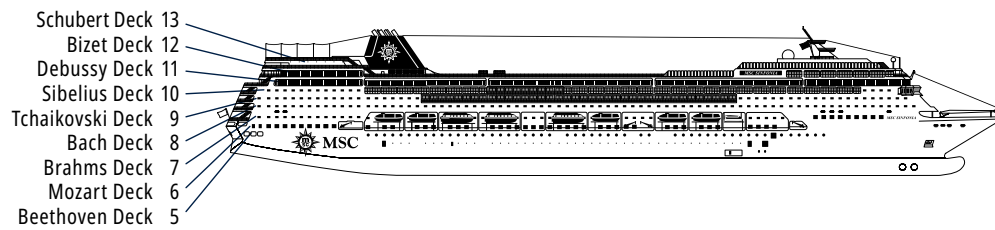

MSC SINFONIA

TECHNICAL CHARACTERISTICS OF THE SHIP

LA TERRAZZA BUFFET

TECHNICAL CHARACTERISTICS OF THE SHIP	
GROSS TONNAGE	65.542
LENGTH / BEAM / HEIGHT	274,9 m / 28,8 m / 54 m
DECKS	13, included 9 for guests
LIFTS	9
VOLTAGE (IN CABIN)	110/220 volts
MAXIMUM SPEED	20,9 knots
STABILIZERS	Stabilized with 2 fins
NUMBER OF PASSENGERS	2.658
NUMBER OF CABINS	980, included 5 for guests with disabilities or reduced mobility
CREW MEMBERS	Approx. 742
POOLS	2, both with child-appropriate areas
WHIRLPOOLS	2 whirlpool baths