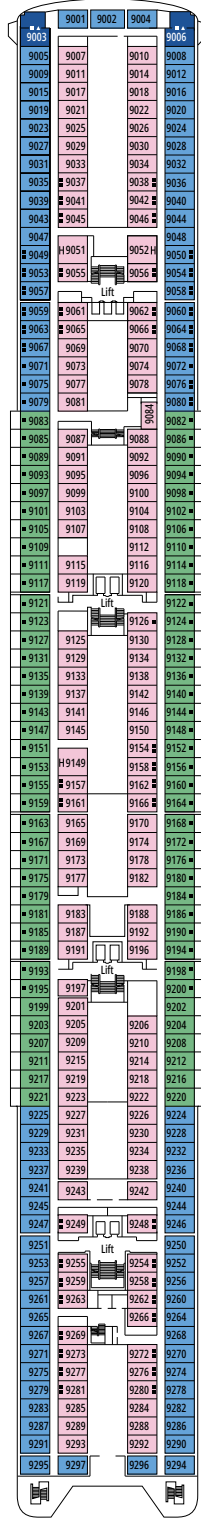

DECK 9
TCHAIKOVSKI