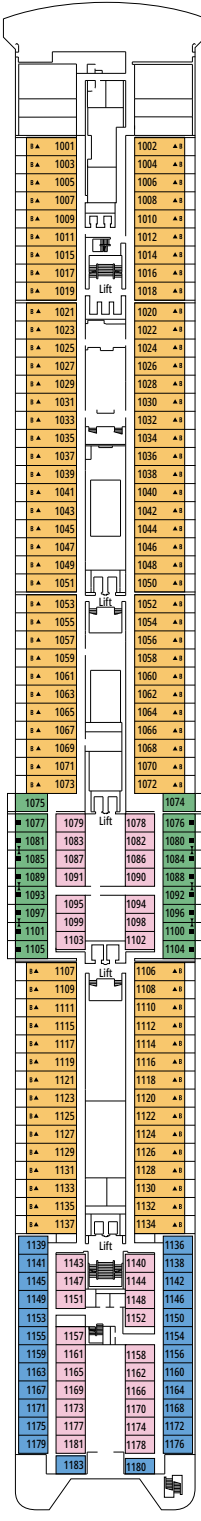

DECK 10
SIBELIUS